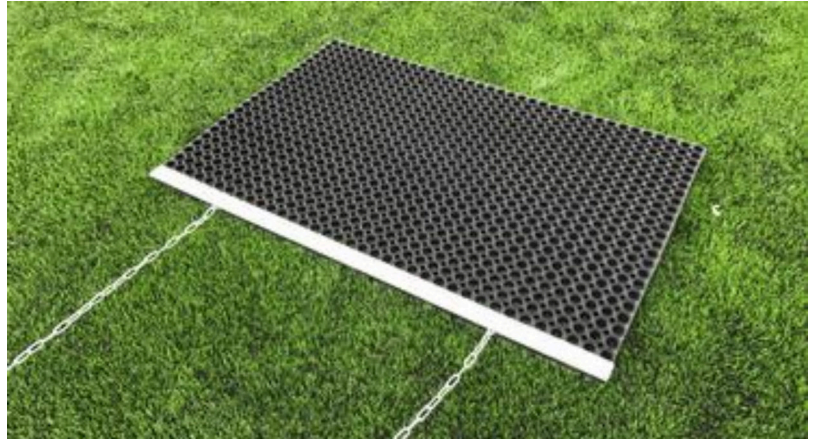

## Dragmat - rubber - 150x100cm

The Rubber Dragmat is ideal to work-in sand and rubber infill for 3G surfaces. It can also be pulled manually, or towed behind a vehicle.

### Specifications

SKU	148.150.010
Spreading width (mm)	- 1000 x 1500 - 3000 x 1000 - 3000 x 1500
Weight (kg)	18
Weight (lbs)	40