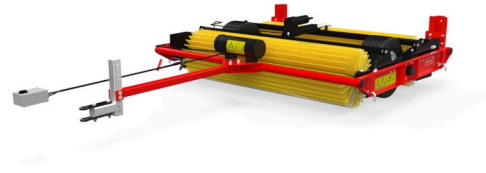

Speed-Brush (soft)

The towed Speed-Brush uses land drive to rotate the two independent soft bristle brushes against the direction of travel. The sweeping action works sand & other materials into holes / grass sward making the surface immediately playable. The brushes can be angled to move material inwards.

Specifications	
SKU	142.140.010
Working width (m)	1.4
Working width (inch)	55.1
Max. Working speed (km h)	15
Working speed (mph)	9.3
Weight (kg)	181
Weight (lbs)	399
Max. capacity (m ² hr)	21000
Max. capacity (ft ² hr)	226042
Updated	2020-04-10 00:40:01.0