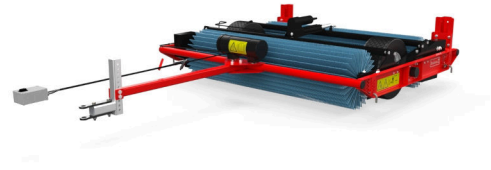

Speed-Brush (hard)

The towed Speed-Brush uses land drive to rotate the two independent bristle brushes against the direction of travel. The sweeping action works sand & other materials into holes / grass sward making the surface immediately playable. The brushes can be angled to move material inwards.

Specifications	
SKU	142.140.014
Working width (m)	1.4
Working width (inch)	55.1
Max. Working speed (km h)	15
Working speed (mph)	9.3
Weight (kg)	181
Weight (lbs)	399
Max. capacity (m ² hr)	21000
Max. capacity (ft ² hr)	226042
Updated	2022-06-08 14:56:11.0