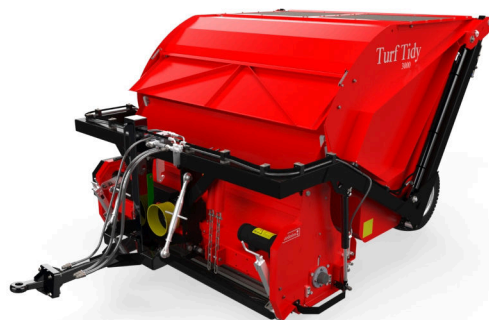

Turf-Tidy 3000 as Scarifier

The Turf Tidy is a versatile sweeping machine, allowing for de-thatching, verti-cutting, sweeping or flail cutting. The Turf Tidy's fully floating head follows the ground contours ensuring accurate cutting and excellent pick-up. The hi-tip hopper can easily be emptied into a trailer or similar.

Specifications

SKU	141.180.010
Working width (m)	1.8
Working width (inch)	71
Max. Working depth (mm)	Harrow: -30 Mowing: 10 / 80
Max. Working depth (inch)	Harrow: -1.2 Mowing: 0.4 - 3.1
Hopper capacity (m3)	3
Hopper capacity (FT3)	106
Max. Working speed (km h)	As Sweeping: 1-10 As Harrowing: 1-5 As Mowing: 1-2
Working speed (mph)	As Sweeping: 0.6 - 6 As Harrowing: 0.6 - 3 As Mowing: 0.6 - 1.5
Weight (kg)	1528
Weight (lbs)	3369
Tipping height (mm)	2170
Tipping height (inch)	85
Distance between blades (harrow) (mm)	20 / 40
Min. Tractor HP required	Harrow&mowing: 45
Rpm Max.	Harrow&Mowing: 540
Gearbox oil	1.7L SAE 80W90
Lubricant	EP2
Updated	2020-04-10 00:40:01.0